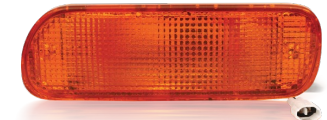

TAIL LAMP ASSY.
BOLERO (TYPE-4)

LX-7-1062N

BREAKUP LAMP ASSY.
M&M BOLERO

NEW!

LX-SMD-508

INDICATOR LAMP ASSY.
M&M BOLERO

LX-9-1048

NUMBER PLATE LAMP ASSY.
M&M BOLERO