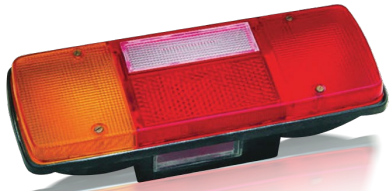

LX-3-1139

SIDE LAMP ASSY.
TATA 91 MODEL (MURGA BIG)

LX-3-1141

SIDE LAMP ASSY.
TATA L.P. BUS

LX-3-1126

SIDE LAMP ASSY.
TATA 407/608 (SCREW TYPE)

LX-1-1001S

TAIL LAMP ASSY.
TATA 1210 D SUPER DELUX (HEAVY)
STD
PACKING 30PCS