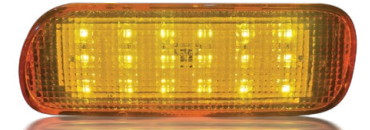

LX-SMD-503

INDICATOR LIGHT ASSY.
BOLERO (SMD)

LX-AT-022

SIDE LAMP ASSY.
98 (WHITE) (SMD)

LX-5-1021

SIDE LAMP ASSY.
99,96 HALF TAPER (SMD)

NEW !

LX-SMD-510