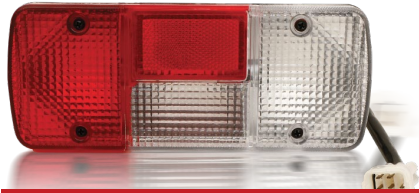

LX-7-1603

INDICATOR LAMP ASSY.
STAR BUS

LX-AT-007

TAIL LAMP ASSY.
ALE OLD MODEL (WHITE) (SMD)

LX-7-1094

INDICATOR LAMP ASSY.
TATA ACE

LX-1-1043

TAIL LAMP ASSY.
TATA 207 DI