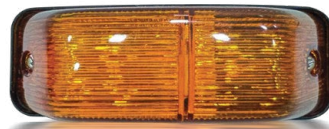

LX-SMD-20

TAIL LIGHT ASSY.
4 CHAMBER ARROW (SMD)

LX-SMD-506

INDICATOR LAMP ASSY.
MARCOPOLO 12V/24V (SMD)

LX-3-1451

SIDE LAMP ASSY.
INTRA (WITH BULB)

LX-SMD-502

SIDE LAMP LP BUS
(SMD)

LX-SMD-513

INDICATOR LAMP
MARCOPOLO NEW MODEL

LX-SMD-801

TOP LAMP ASSY.
TATA (SMD)

LX-SMD-802

FENDER LAMP ASSY.
407 (SMD)

LX-3-1127D

SIDE LAMP ASSY.
709 (DIAMOND CUT)