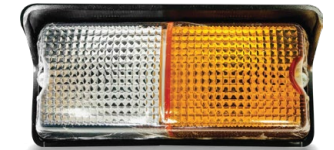

TAIL LAMP ASSY.
ARJUN

NEW!

LX-TR-5TL

TAIL LAMP ASSY.
SWARAJ MAZDA

NEW!

LX-TR-8SL

SIDE LAMP ASSY.
FARM TRACTOR

NEW!