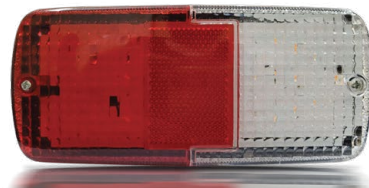

LX-1-1120

TAIL LAMP ASSY. TATA 4 CHAMBER
P.V.C. (ORIGINAL TYPE)

LX-7-1129

INDICATOR LAMP ASSY.
TATA MINIDOR/709/2416

LX-11-1135

FENDER LAMP ASSY.
TATA 407

LX-1-1091

TAIL LAMP ASSY.
TATA ACE

LX-7-1603

INDICATOR LAMP ASSY.
STAR BUS

LX-AT-007

TAIL LAMP ASSY.
ALE OLD MODEL (WHITE) (SMD)

LX-7-1094

INDICATOR LAMP ASSY.
TATA ACE

LX-1-1043

TAIL LAMP ASSY.
TATA 207 DI