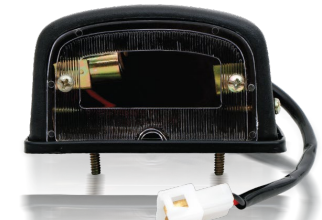

LX-9-1025

NUMBER PLATE LAMP ASSY.
M&M JEEP DI