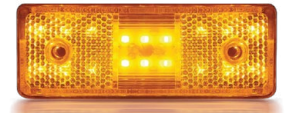

LX-SMD-20

TAIL LIGHT ASSY.
4 CHAMBER ARROW (SMD)

LX-SMD-506

INDICATOR LAMP ASSY.
MARCOPOLO 12V/24V (SMD)

LX-3-1451

SIDE LAMP ASSY.
INTRA (WITH BULB)

LX-SMD-502

SIDE LAMP LP BUS
(SMD)