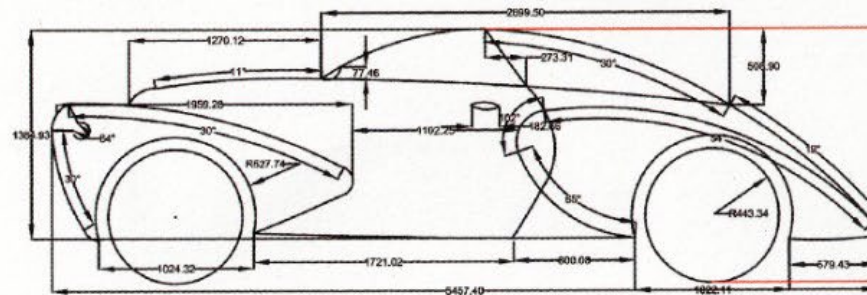

Our research and development team is constantly working on future of automotive lighting industry.