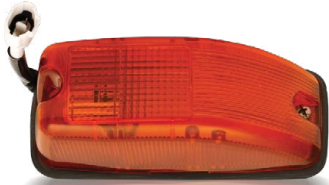

LX-11-1705

FENDER LAMP ASSY.
EICHER CANTER