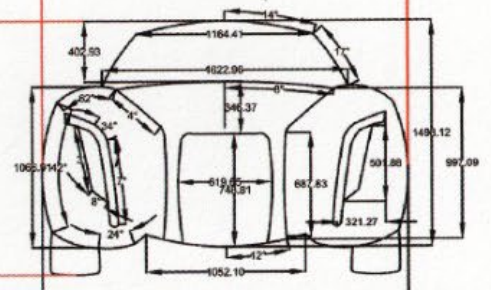

Our research and development team is constantly working on future of automotive lighting industry.