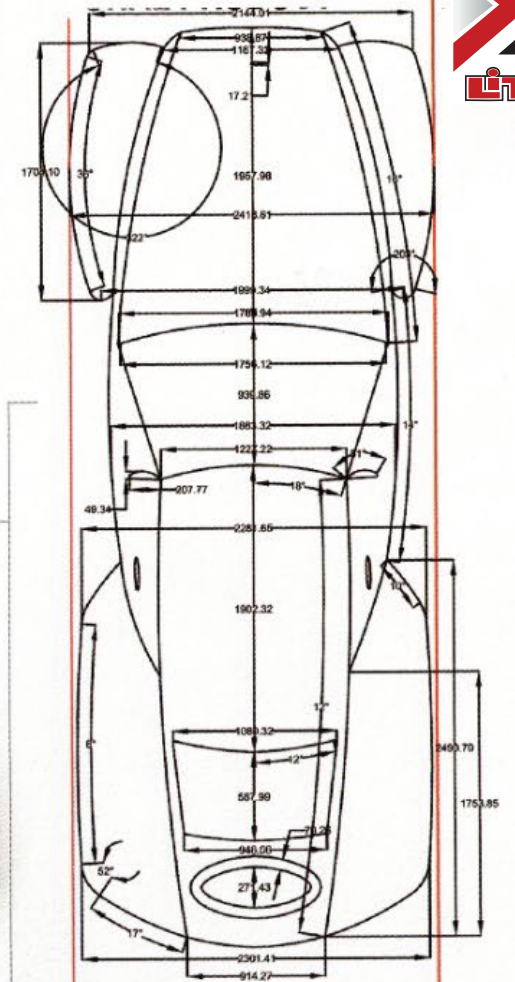

Our research and development team is constantly working on future of automotive lighting industry.